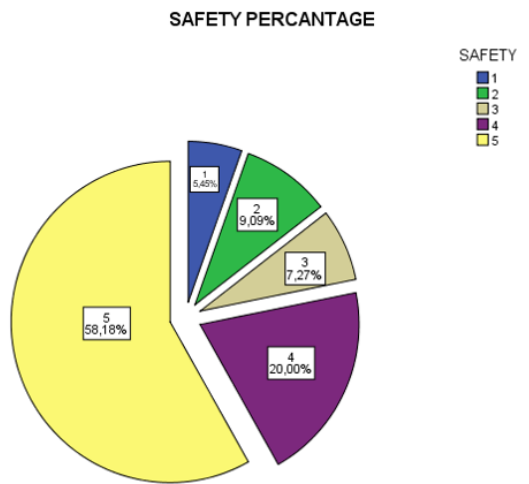

THE HAPPINESS SURVEY

WE ARE ALL HAPPY TO SUBMIT THE HAPPINESS SURVEY AS KIZILCASÖĞÜT ŞEHİT SERDAR ULUDAĞ SECONDARY SCHOOL.

As it seems most of the students are satisfied with their lives. Because the total percentages of number 4 and number 5 scales are nearly over 70 in all categories.

The money item has got lower percentages than the other items. It can be cause of general socio-economic situation in the village. Because it's a small school in the village.

FOOD PERCANTAGE

FOOD PERCANTAGE

HOUSE PERCANTAGE

HOBBIES PERCANTAGE

SAFETY PERCANTAGE

The happiness survey forms which provide us to give the percentages of 8 different items (money, health, education, safety, house, socialty, hobbies and food) were answered by totally 94 students.