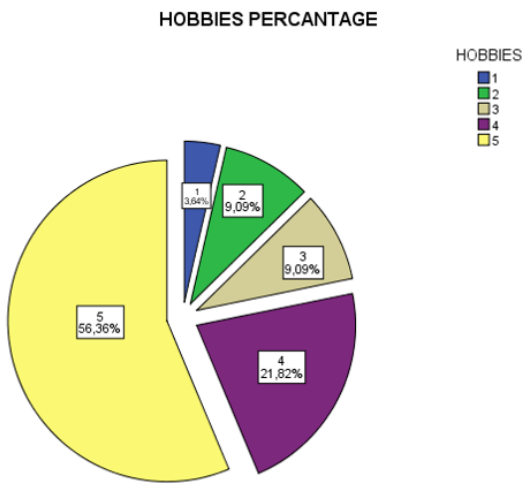

THE HAPPINESS SURVEY

WE ARE ALL HAPPY TO SUBMIT THE HAPPINESS SURVEY AS KIZILCASÖĞÜT ŞEHİT SERDAR ULUDAĞ SECONDARY SCHOOL.

As it seems most of the students are satisfied with their lives. Because the total percentages of number 4 and number 5 scales are nearly over 70 in all categories.

The money item has got lower percentages than the other items. It can be cause of general socio-economic situation in the village. Because it's a small school in the village.

FOOD PERCANTAGE

FOOD PERCANTAGE

HOUSE PERCANTAGE

HOBBIES PERCANTAGE

SAFETY PERCANTAGE

The happiness survey forms which provide us to give the percentages of 8 different items (money, health, education, safety, house, socialty, hobbies and food) were answered by totally 94 students.