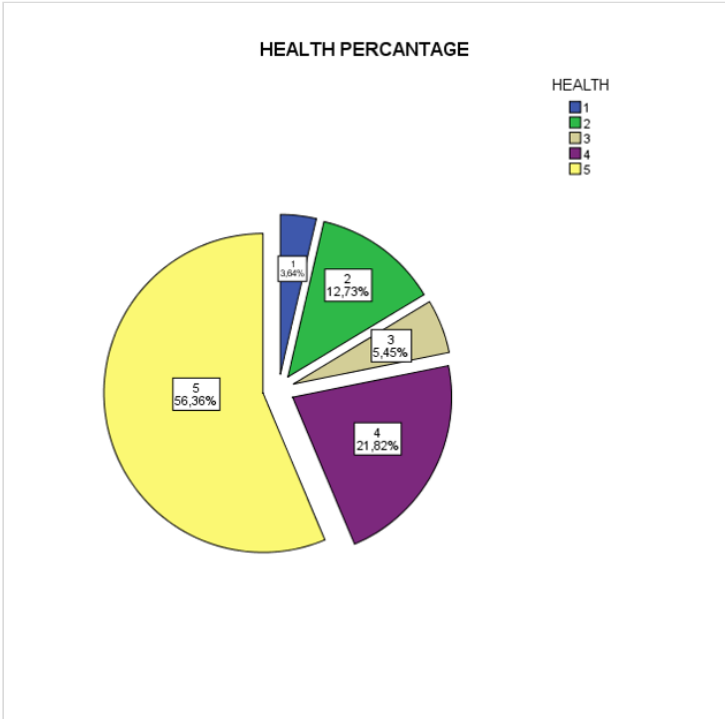

THE HAPPINESS SURVEY

WE ARE ALL HAPPY TO SUBMIT THE HAPPINESS SURVEY AS KIZILCASÖĞÜT ŞEHİT SERDAR ULUDAĞ SECONDARY SCHOOL.

As it seems most of the students are satisfied with their lives. Because the total percentages of number 4 and number 5 scales are nearly over 70 in all categories.

HOUSE PERCANTAGE

HOBBIES PERCANTAGE

SAFETY PERCANTAGE

The happiness survey forms which provide us to give the percentages of 8 different items (money, health, education, safety, house, socialty, hobbies and food) were answered by totally 94 students.

HOUSE PERCANTAGE

EDUCATION PERCANTAGE

HEALTH PERCANTAGE

MONEY PERCANTAGE