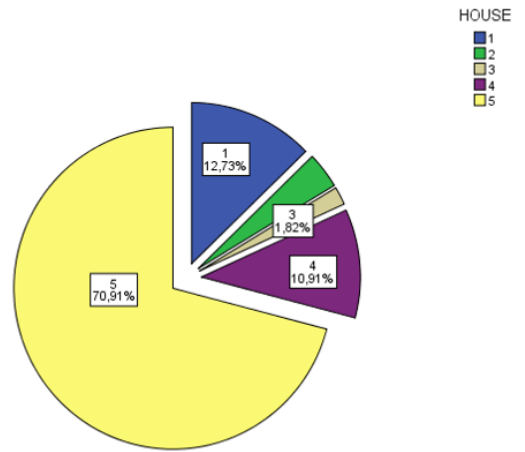

HOUSE PERCANTAGE