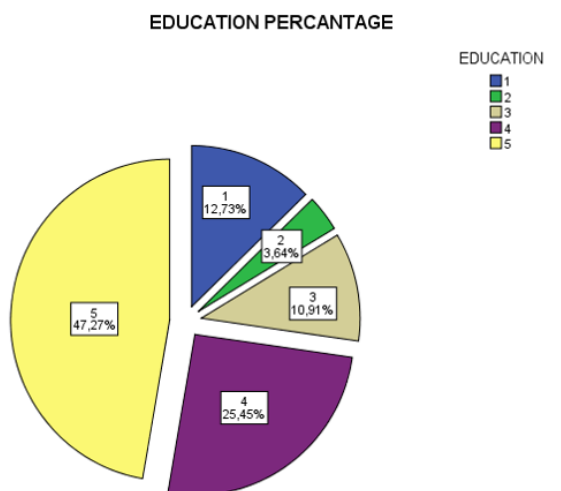

THE HAPPINESS SURVEY

WE ARE ALL HAPPY TO SUBMIT THE HAPPINESS SURVEY AS KIZILCASÖĞÜT ŞEHİT SERDAR ULUDAĞ SECONDARY SCHOOL.

As it seems most of the students are satisfied with their lives. Because the total percentages of number 4 and number 5 scales are nearly over 70 in all categories.

HOUSE PERCANTAGE

HOBBIES PERCANTAGE

SAFETY PERCANTAGE

The happiness survey forms which provide us to give the percentages of 8 different items (money, health, education, safety, house, socialty, hobbies and food) were answered by totally 94 students.

HOUSE PERCANTAGE

EDUCATION PERCANTAGE

HEALTH PERCANTAGE

MONEY PERCANTAGE