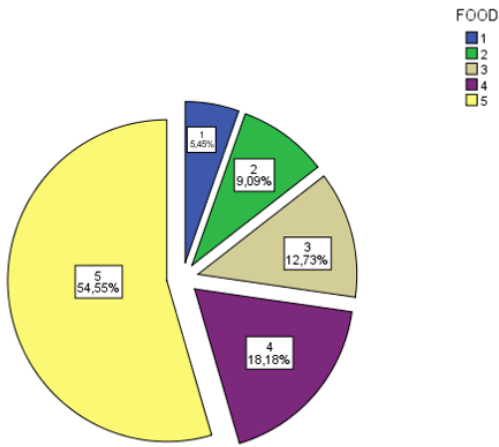

THE HAPPINESS SURVEY OF KIZILCASÖĞÜT ŞEHİT SERDAR ULUDAĞ SECONDARY SCHOOL

Made with a lightning strike of genius

ESIRA_ARSLAN DEC 12, 2020 02:06PM

SOCIALITY PERCANTAGE

Sociality percantage has got the highest one. It's not so surprising because every student know each others and try to keep in touch with each others in the village. Also their relationships with their families are so tight.

THE HAPPINESS SURVEY

WE ARE ALL HAPPY TO SUBMIT THE HAPPINESS SURVEY AS KIZILCASÖĞÜT ŞEHİT SERDAR ULUDAĞ SECONDARY SCHOOL.

As it seems most of the students are satisfied with their lives. Because the total percentages of number 4 and number 5 scales are nearly over 70 in all categories.

The money item has got lower percentages than the other items. It can be cause of general socio-economic situation in the village. Because it's a small school in the village.

FOOD PERCANTAGE

FOOD PERCANTAGE