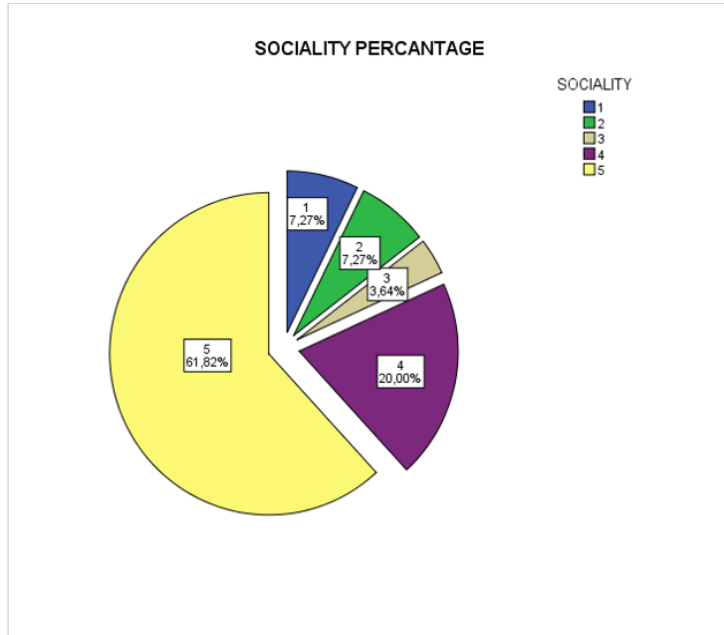

THE HAPPINESS SURVEY OF KIZILCASÖĞÜT ŞEHİT SERDAR ULUDAĞ SECONDARY SCHOOL

Made with a lightning strike of genius

ESIRA_ARSLAN DEC 12, 2020 02:06PM

SOCIALITY PERCANTAGE

Sociality percantage has got the highest one. It's not so surprising because every student know each others and try to keep in touch with each others in the village. Also their relationships with their families are so tight.

THE HAPPINESS SURVEY

WE ARE ALL HAPPY TO SUBMIT THE HAPPINESS SURVEY AS KIZILCASÖĞÜT ŞEHİT SERDAR ULUDAĞ SECONDARY SCHOOL.

As it seems most of the students are satisfied with their lives. Because the total percentages of number 4 and number 5 scales are nearly over 70 in all categories.

The money item has got lower percentages than the other items. It can be cause of general socio-economic situation in the village. Because it's a small school in the village.

FOOD PERCANTAGE

FOOD PERCANTAGE